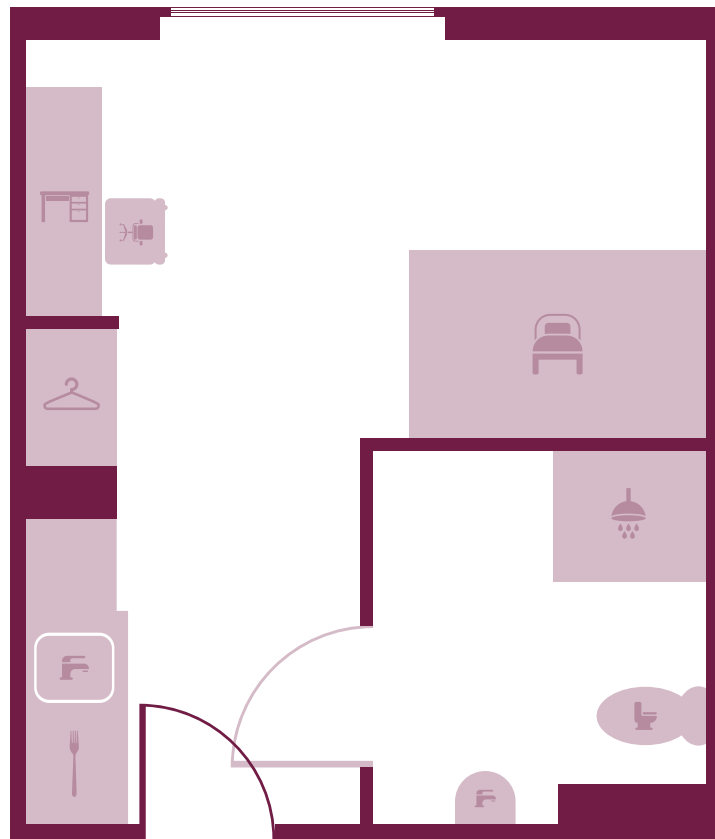

Bedroom size: 21m² - 21.4m²
Bed size - 3/4 size

WEMBLEY
STUDENT ACCOMMODATION
0844 371 5617*

* Calls to this number are charged at 5p per minute plus your telephone provider's access charge

Bedroom size: 13.4m² - 14m²
Bed size - 3/4 size

WEMBLEY
STUDENT ACCOMMODATION
0844 371 5617*

* Calls to this number are charged at 5p per minute plus your telephone provider's access charge

Bedroom size: 22.3m² - 23.8m²
Bed size - 3/4 size

WEMBLEY
STUDENT ACCOMMODATION
0844 371 5617*

* Calls to this number are charged at 5p per minute plus your telephone provider's access charge

Bedroom size: 17.1m² - 18.8m²
Bed size - 3/4 size

WEMBLEY
STUDENT ACCOMMODATION
0844 371 5617*

* Calls to this number are charged at 5p per minute plus your telephone provider's access charge

Bedroom size: 23.8m²
Bed size - 3/4 size

WEMBLEY
STUDENT ACCOMMODATION
0844 371 5617*

* Calls to this number are charged at 5p per minute plus your telephone provider's access charge

Bedroom size: 23.8m² - 23.9m²
Bed size - 3/4 size