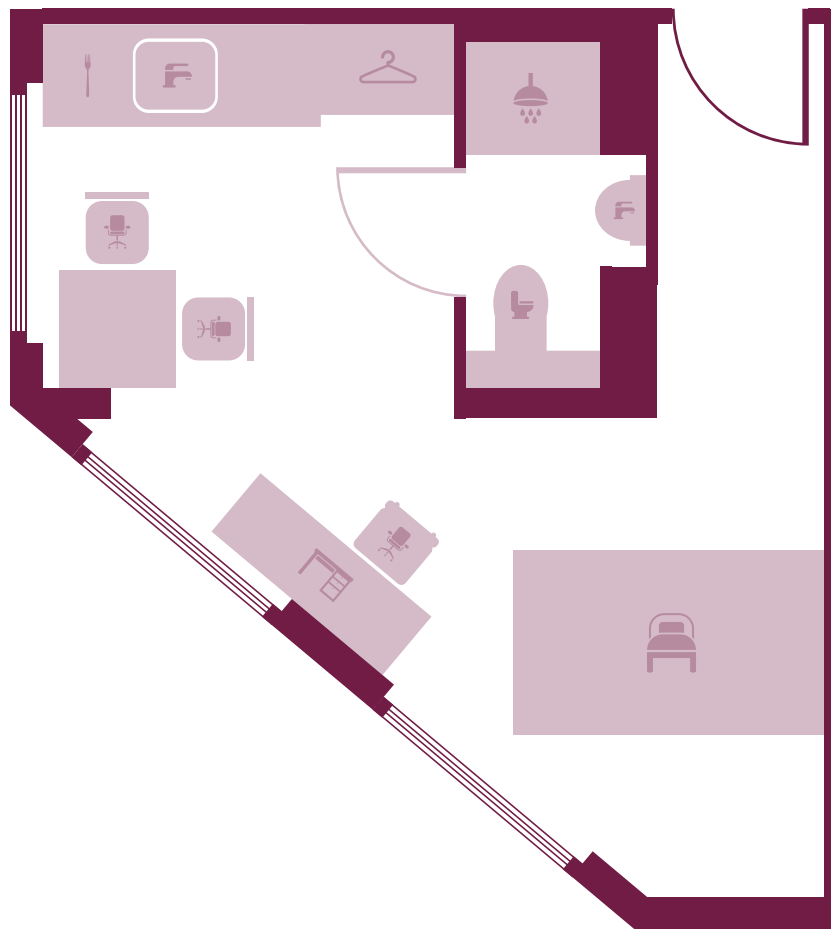

Bedroom size: 21m² - 21.4m²
Bed size - 3/4 size

WEMBLEY
STUDENT ACCOMMODATION
0844 371 5617*

* Calls to this number are charged at 5p per minute plus your telephone provider's access charge

Bedroom size: 13.4m² - 14m²
Bed size - 3/4 size

WEMBLEY
STUDENT ACCOMMODATION
0844 371 5617*

* Calls to this number are charged at 5p per minute plus your telephone provider's access charge

Bedroom size: 22.3m² - 23.8m²
Bed size - 3/4 size

WEMBLEY
STUDENT ACCOMMODATION
0844 371 5617*

* Calls to this number are charged at 5p per minute plus your telephone provider's access charge

Bedroom size: 17.1m² - 18.8m²
Bed size - 3/4 size

WEMBLEY
STUDENT ACCOMMODATION
0844 371 5617*

* Calls to this number are charged at 5p per minute plus your telephone provider's access charge

Bedroom size: 23.8m²
Bed size - 3/4 size

WEMBLEY
STUDENT ACCOMMODATION
0844 371 5617*

* Calls to this number are charged at 5p per minute plus your telephone provider's access charge

Bedroom size: 23.8m² - 23.9m²
Bed size - 3/4 size