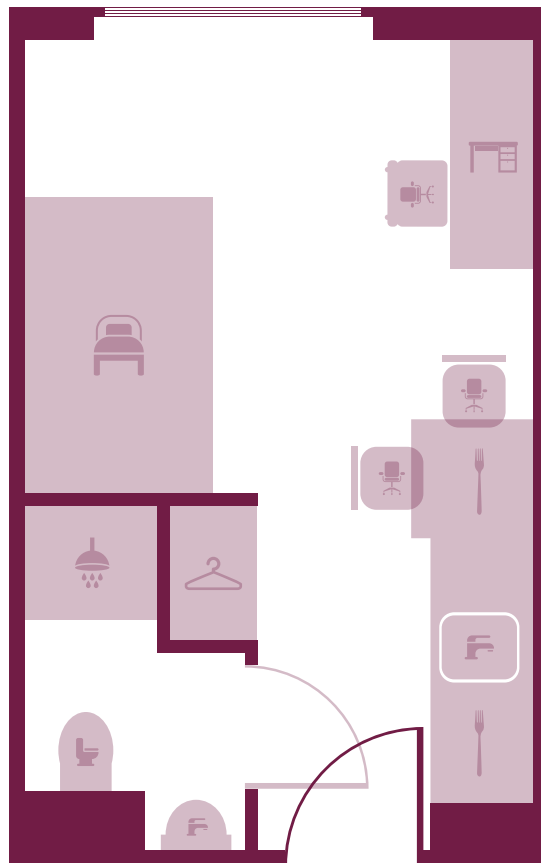

Bedroom size: 21m² - 21.4m²
Bed size - 3/4 size

WEMBLEY
STUDENT ACCOMMODATION
0844 371 5617*

* Calls to this number are charged at 5p per minute plus your telephone provider's access charge

Bedroom size: 13.4m² - 14m²
Bed size - 3/4 size

WEMBLEY
STUDENT ACCOMMODATION
0844 371 5617*

* Calls to this number are charged at 5p per minute plus your telephone provider's access charge

Bedroom size: 22.3m² - 23.8m²
Bed size - 3/4 size

WEMBLEY
STUDENT ACCOMMODATION
0844 371 5617*

* Calls to this number are charged at 5p per minute plus your telephone provider's access charge

Bedroom size: 17.1m² - 18.8m²
Bed size - 3/4 size

WEMBLEY
STUDENT ACCOMMODATION
0844 371 5617*

* Calls to this number are charged at 5p per minute plus your telephone provider's access charge

Bedroom size: 23.8m²
Bed size - 3/4 size

WEMBLEY
STUDENT ACCOMMODATION
0844 371 5617*

* Calls to this number are charged at 5p per minute plus your telephone provider's access charge

Bedroom size: 23.8m² - 23.9m²
Bed size - 3/4 size