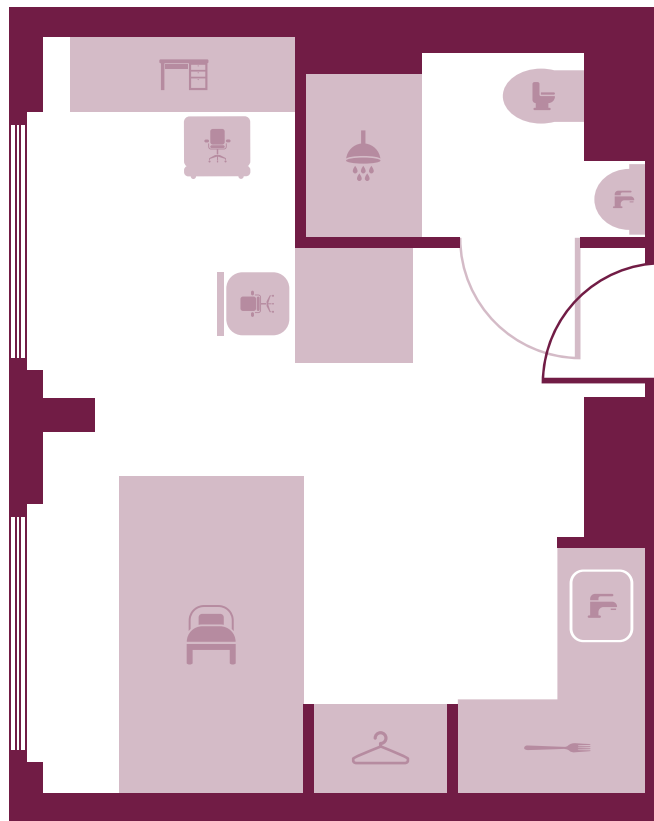

* Calls to this number are charged at 5p per minute plus your telephone provider's access charge

Bedroom size: 17.1m² - 18.8m²
Bed size - 3/4 size

WEMBLEY
STUDENT ACCOMMODATION
0844 371 5617*

* Calls to this number are charged at 5p per minute plus your telephone provider's access charge

Bedroom size: 23.8m²
Bed size - 3/4 size

WEMBLEY
STUDENT ACCOMMODATION
0844 371 5617*

* Calls to this number are charged at 5p per minute plus your telephone provider's access charge

Bedroom size: 23.8m² - 23.9m²
Bed size - 3/4 size

WEMBLEY
STUDENT ACCOMMODATION
0844 371 5617*

* Calls to this number are charged at 5p per minute plus your telephone provider's access charge

Bedroom size: 20m²
Bed size - 3/4 size

WEMBLEY
STUDENT ACCOMMODATION
0844 371 5617*