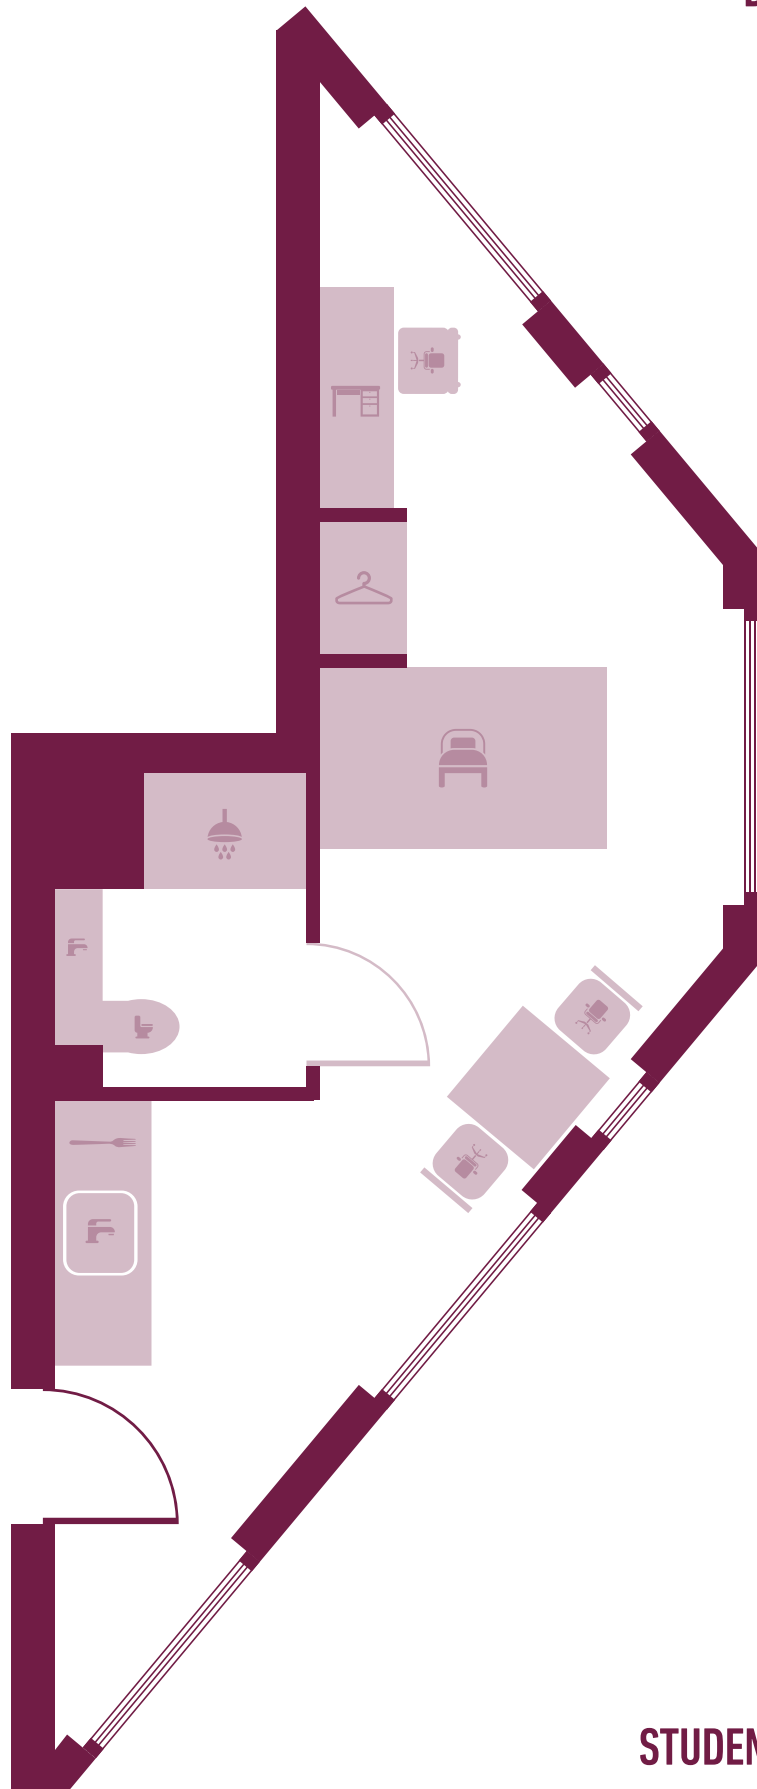

Bedroom size: 21m² - 21.4m²
Bed size - 3/4 size

WEMBLEY
STUDENT ACCOMMODATION
0844 371 5617*

* Calls to this number are charged at 5p per minute plus your telephone provider's access charge

Bedroom size: 13.4m² - 14m²
Bed size - 3/4 size

WEMBLEY
STUDENT ACCOMMODATION
0844 371 5617*

* Calls to this number are charged at 5p per minute plus your telephone provider's access charge

Bedroom size: 22.3m² - 23.8m²
Bed size - 3/4 size

WEMBLEY
STUDENT ACCOMMODATION
0844 371 5617*

* Calls to this number are charged at 5p per minute plus your telephone provider's access charge

Bedroom size: 17.1m² - 18.8m²
Bed size - 3/4 size

WEMBLEY
STUDENT ACCOMMODATION
0844 371 5617*

* Calls to this number are charged at 5p per minute plus your telephone provider's access charge

Bedroom size: 23.8m²
Bed size - 3/4 size

WEMBLEY
STUDENT ACCOMMODATION
0844 371 5617*

* Calls to this number are charged at 5p per minute plus your telephone provider's access charge

Bedroom size: 23.8m² - 23.9m²
Bed size - 3/4 size