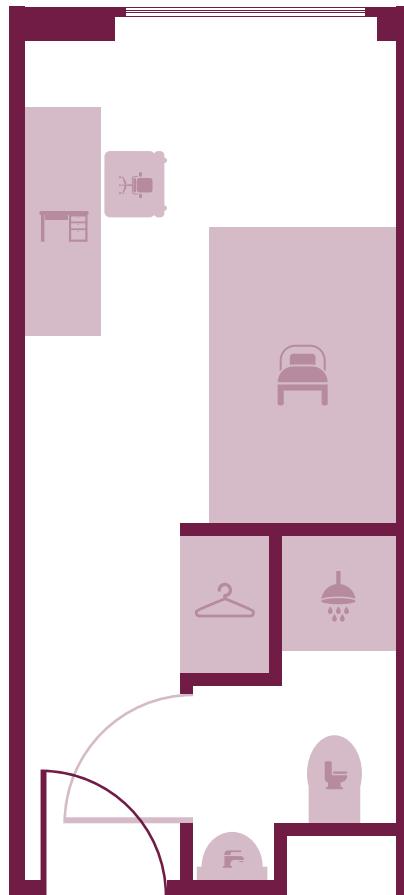

Bedroom size: 21m² - 21.4m²
Bed size - 3/4 size

WEMBLEY
STUDENT ACCOMMODATION
0844 371 5617*

* Calls to this number are charged at 5p per minute plus your telephone provider's access charge

Bedroom size: 13.4m² - 14m²
Bed size - 3/4 size

WEMBLEY
STUDENT ACCOMMODATION
0844 371 5617*

* Calls to this number are charged at 5p per minute plus your telephone provider's access charge

Bedroom size: 22.3m² - 23.8m²
Bed size - 3/4 size

WEMBLEY
STUDENT ACCOMMODATION
0844 371 5617*

* Calls to this number are charged at 5p per minute plus your telephone provider's access charge

Bedroom size: 17.1m² - 18.8m²
Bed size - 3/4 size

WEMBLEY
STUDENT ACCOMMODATION
0844 371 5617*

* Calls to this number are charged at 5p per minute plus your telephone provider's access charge

Bedroom size: 23.8m²
Bed size - 3/4 size

WEMBLEY
STUDENT ACCOMMODATION
0844 371 5617*

* Calls to this number are charged at 5p per minute plus your telephone provider's access charge

Bedroom size: 23.8m² - 23.9m²
Bed size - 3/4 size