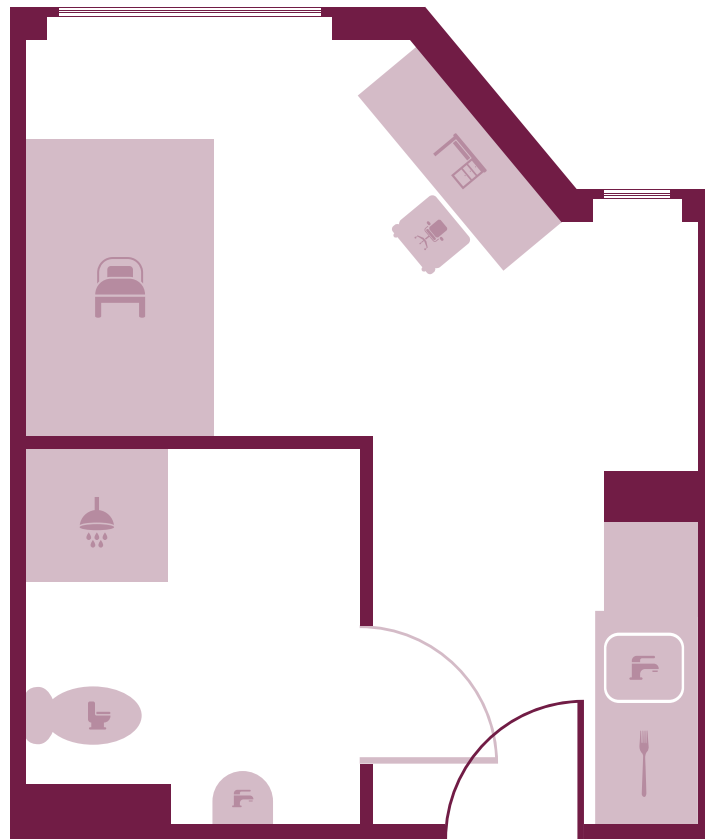

Bedroom size: 21m² - 21.4m²
Bed size - 3/4 size

WEMBLEY
STUDENT ACCOMMODATION
0844 371 5617*

* Calls to this number are charged at 5p per minute plus your telephone provider's access charge

Bedroom size: 13.4m² - 14m²
Bed size - 3/4 size

WEMBLEY
STUDENT ACCOMMODATION
0844 371 5617*

* Calls to this number are charged at 5p per minute plus your telephone provider's access charge

Bedroom size: 22.3m² - 23.8m²
Bed size - 3/4 size

WEMBLEY
STUDENT ACCOMMODATION
0844 371 5617*

* Calls to this number are charged at 5p per minute plus your telephone provider's access charge

Bedroom size: 17.1m² - 18.8m²
Bed size - 3/4 size

WEMBLEY
STUDENT ACCOMMODATION
0844 371 5617*

* Calls to this number are charged at 5p per minute plus your telephone provider's access charge

Bedroom size: 23.8m²
Bed size - 3/4 size

WEMBLEY
STUDENT ACCOMMODATION
0844 371 5617*

* Calls to this number are charged at 5p per minute plus your telephone provider's access charge

Bedroom size: 23.8m² - 23.9m²
Bed size - 3/4 size