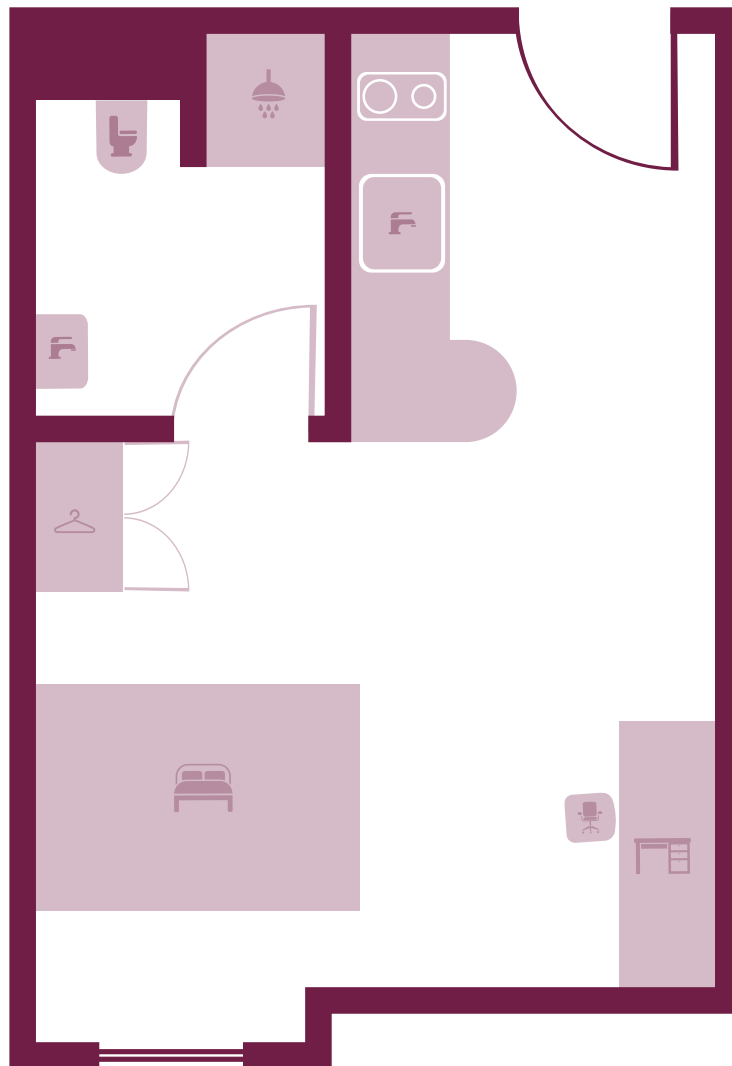

GRAND FELDA HOUSE

TWODIO

Bedroom Size: 8.7m² - 8.79m²

EMPIRE WAY
WEMBLEY HA9 0EF

GRAND FELDA HOUSE

THREEDIO

Bedroom Size: 8.71m² - 10.1m²

EMPIRE WAY
WEMBLEY HA9 0EF

GRAND FELDA HOUSE

FOUR BED CLUSTER FLAT

Bedroom Size: 13.16m²

EMPIRE WAY
WEMBLEY HA9 0EF

GRAND FELDA HOUSE

FIVE BED CLUSTER FLAT

Bedroom Size: 13.16m²

EMPIRE WAY
WEMBLEY HA9 0EF

Bedroom Size: 14.78m²

EMPIRE WAY
WEMBLEY HA9 0EF

GRAND FELDA HOUSE

ADAPTABLE STUDIO

Bedroom Size: 18.4m² - 26.73m²

EMPIRE WAY
WEMBLEY HA9 0EF