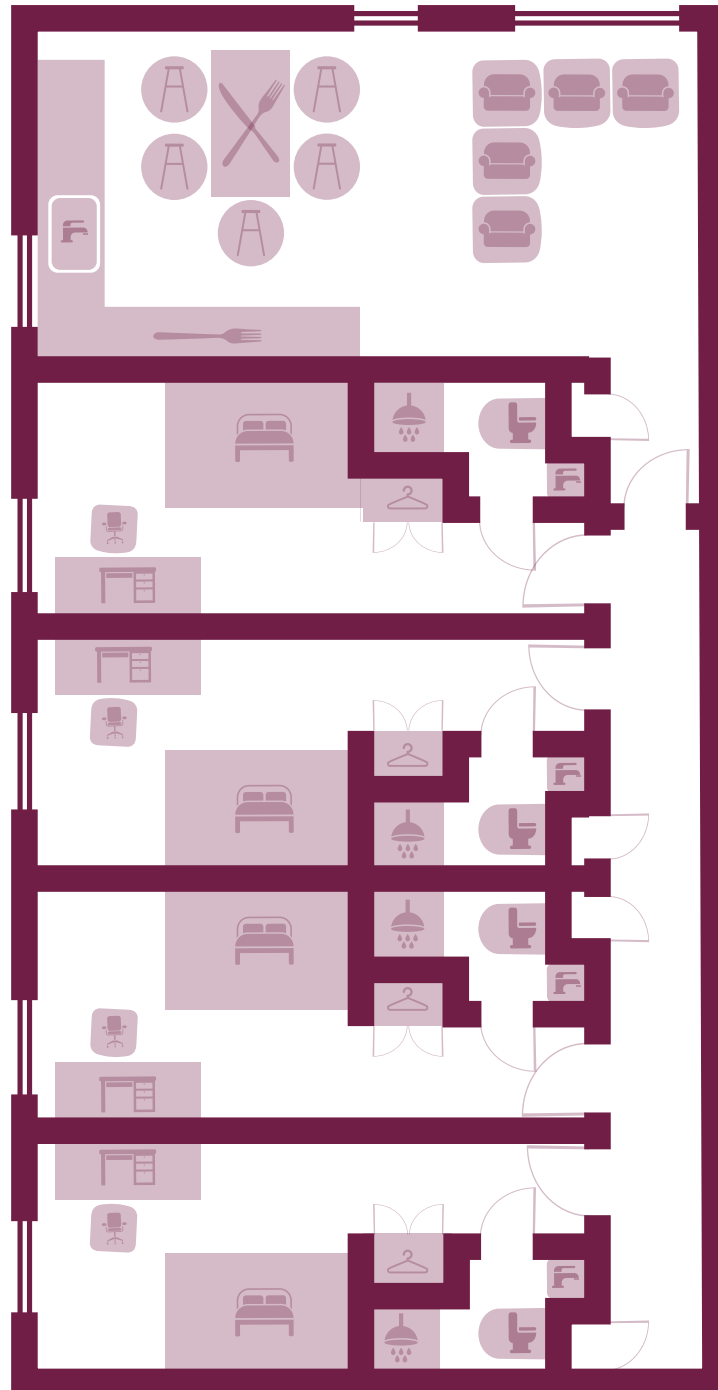

GRAND FELDA HOUSE

TWODIO

Bedroom Size: 8.7m² - 8.79m²

EMPIRE WAY
WEMBLEY HA9 0EF

GRAND FELDA HOUSE

THREEDIO

Bedroom Size: 8.71m² - 10.1m²

EMPIRE WAY
WEMBLEY HA9 0EF

GRAND FELDA HOUSE

FOUR BED CLUSTER FLAT

Bedroom Size: 13.16m²

EMPIRE WAY
WEMBLEY HA9 0EF

GRAND FELDA HOUSE

FIVE BED CLUSTER FLAT

Bedroom Size: 13.16m²

EMPIRE WAY
WEMBLEY HA9 0EF

Bedroom Size: 14.78m²

EMPIRE WAY
WEMBLEY HA9 0EF

GRAND FELDA HOUSE

ADAPTABLE STUDIO

Bedroom Size: 18.4m² - 26.73m²

EMPIRE WAY
WEMBLEY HA9 0EF