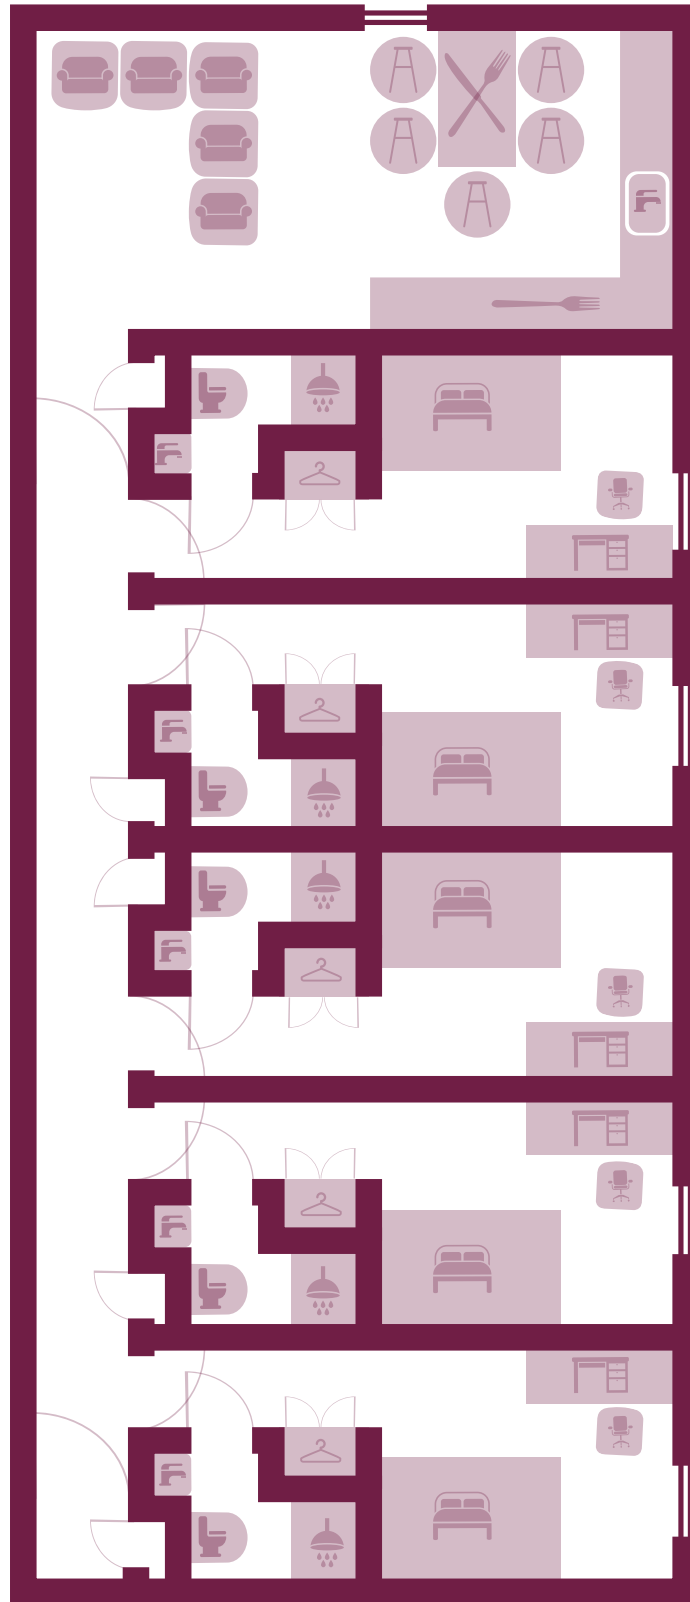

GRAND FELDA HOUSE

TWODIO

Bedroom Size: 8.7m² - 8.79m²

EMPIRE WAY
WEMBLEY HA9 0EF

GRAND FELDA HOUSE

THREEDIO

Bedroom Size: 8.71m² - 10.1m²

EMPIRE WAY
WEMBLEY HA9 0EF

GRAND FELDA HOUSE

FOUR BED CLUSTER FLAT

Bedroom Size: 13.16m²

EMPIRE WAY
WEMBLEY HA9 0EF

GRAND FELDA HOUSE

FIVE BED CLUSTER FLAT

Bedroom Size: 13.16m²

EMPIRE WAY
WEMBLEY HA9 0EF

Bedroom Size: 14.78m²

EMPIRE WAY
WEMBLEY HA9 0EF

GRAND FELDA HOUSE

ADAPTABLE STUDIO

Bedroom Size: 18.4m² - 26.73m²

EMPIRE WAY
WEMBLEY HA9 0EF