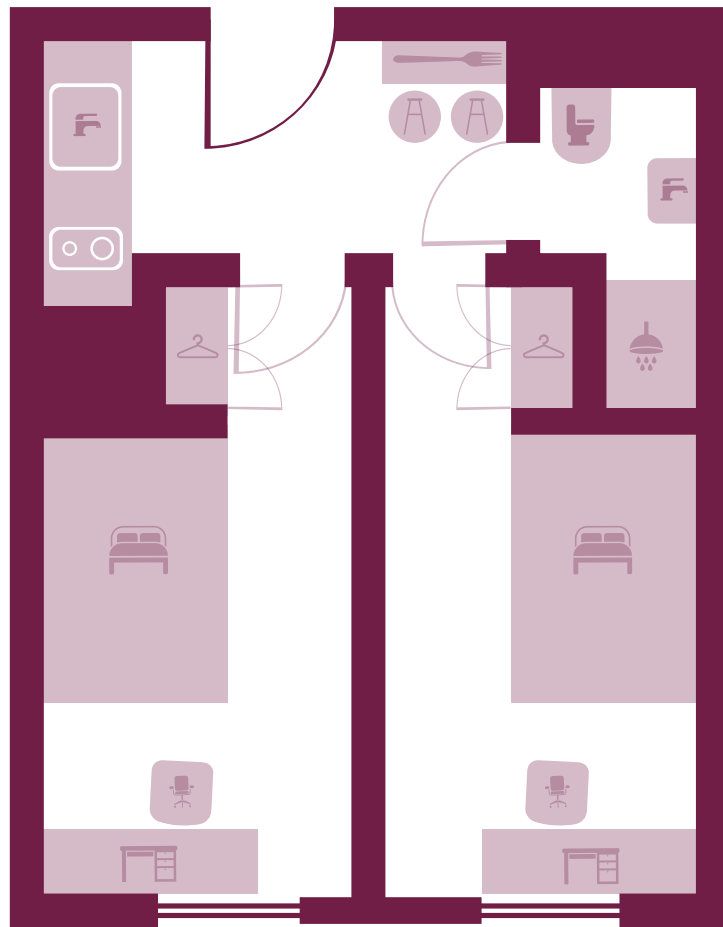

GRAND FELDA HOUSE

TWODIO

Bedroom Size: 8.7m² - 8.79m²

EMPIRE WAY
WEMBLEY HA9 0EF

GRAND FELDA HOUSE

THREEDIO

Bedroom Size: 8.71m² - 10.1m²

EMPIRE WAY
WEMBLEY HA9 0EF

GRAND FELDA HOUSE

FOUR BED CLUSTER FLAT

Bedroom Size: 13.16m²

EMPIRE WAY
WEMBLEY HA9 0EF

GRAND FELDA HOUSE

FIVE BED CLUSTER FLAT

Bedroom Size: 13.16m²

EMPIRE WAY
WEMBLEY HA9 0EF

Bedroom Size: 14.78m²

EMPIRE WAY
WEMBLEY HA9 0EF

GRAND FELDA HOUSE

ADAPTABLE STUDIO

Bedroom Size: 18.4m² - 26.73m²

EMPIRE WAY
WEMBLEY HA9 0EF