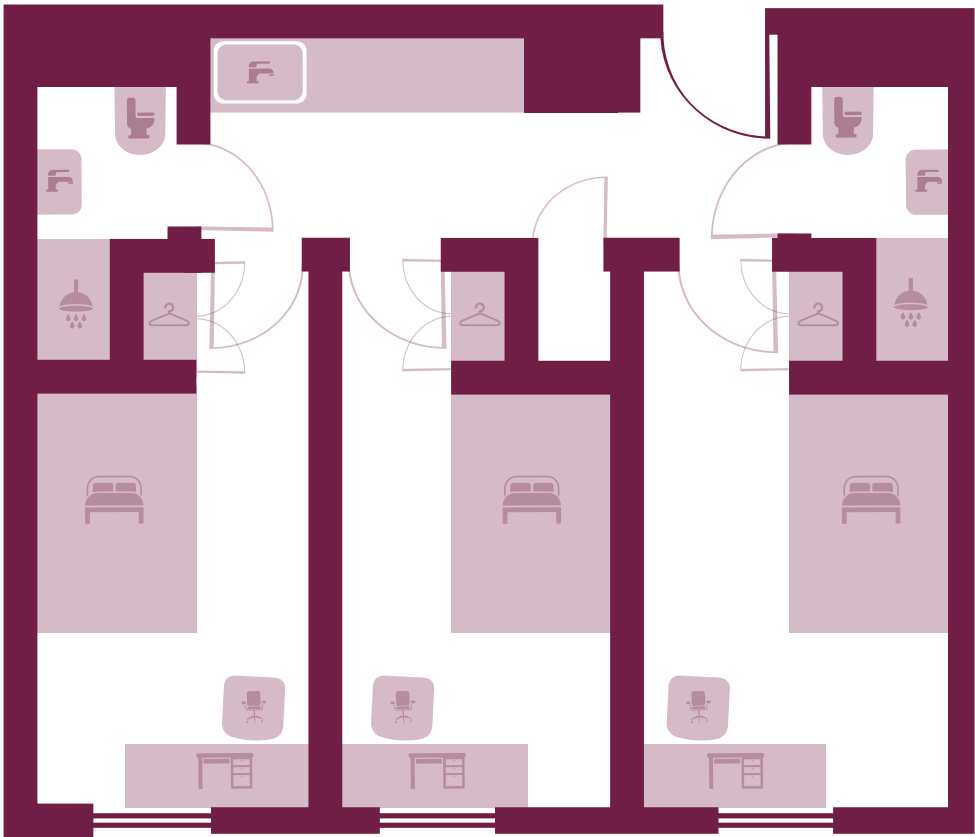

GRAND FELDA HOUSE

TWODIO

Bedroom Size: 8.7m² - 8.79m²

EMPIRE WAY
WEMBLEY HA9 0EF

GRAND FELDA HOUSE

THREEDIO

Bedroom Size: 8.71m² - 10.1m²

EMPIRE WAY
WEMBLEY HA9 0EF

GRAND FELDA HOUSE

FOUR BED CLUSTER FLAT

Bedroom Size: 13.16m²

EMPIRE WAY
WEMBLEY HA9 0EF

GRAND FELDA HOUSE

FIVE BED CLUSTER FLAT

Bedroom Size: 13.16m²

EMPIRE WAY
WEMBLEY HA9 0EF

Bedroom Size: 14.78m²

EMPIRE WAY
WEMBLEY HA9 0EF

GRAND FELDA HOUSE

ADAPTABLE STUDIO

Bedroom Size: 18.4m² - 26.73m²

EMPIRE WAY
WEMBLEY HA9 0EF