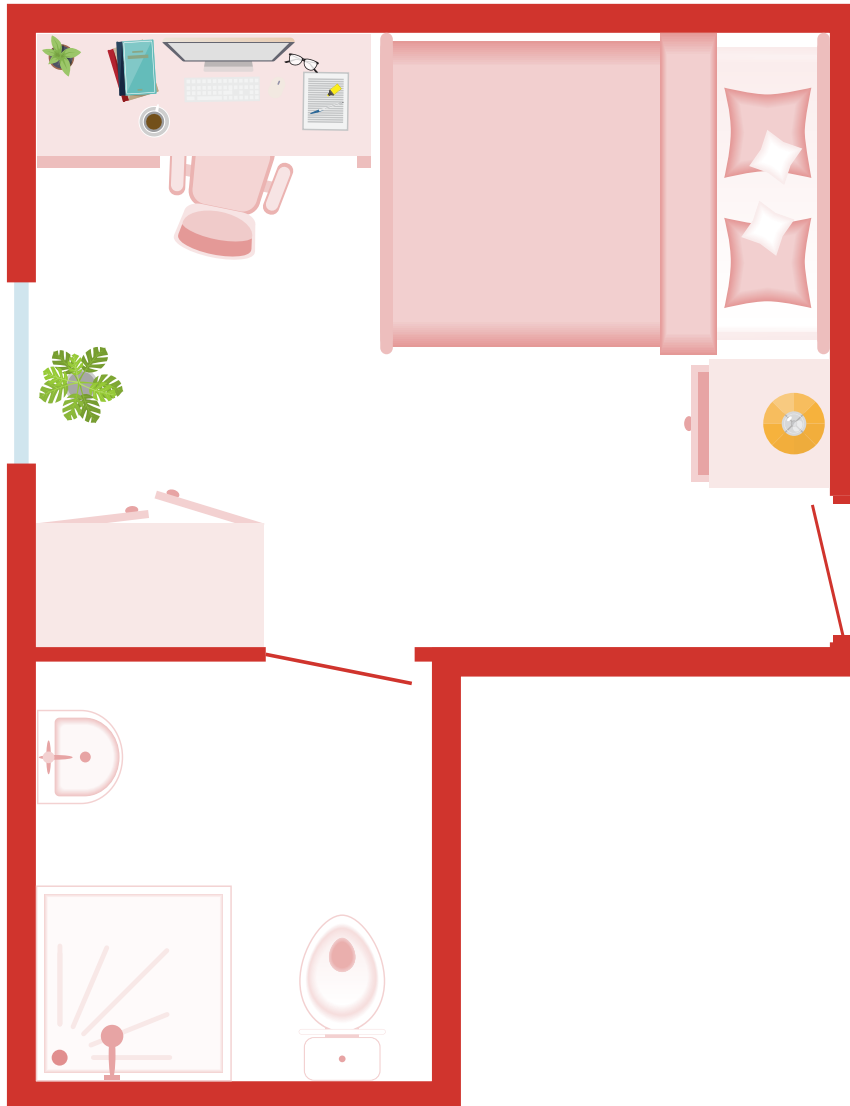

# PREMIUM ROOM

Bedroom Size: 11m<sup>2</sup>\*

# Cambridge House

\*Actual room size and layout may vary