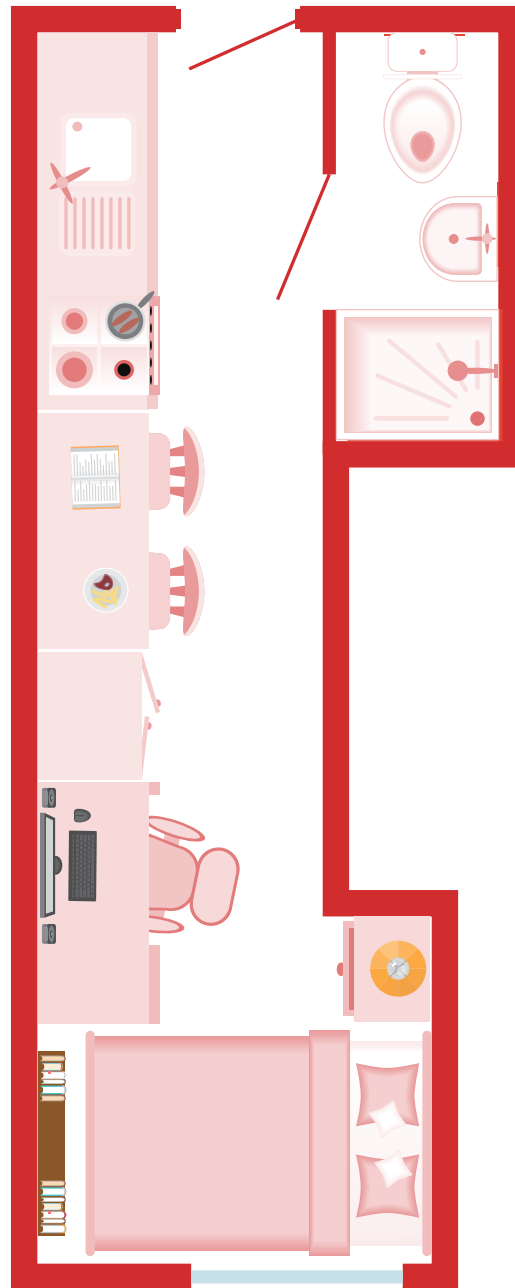

CLASSIC STUDIO

Room Size: 18.0m² - 19.0m²*