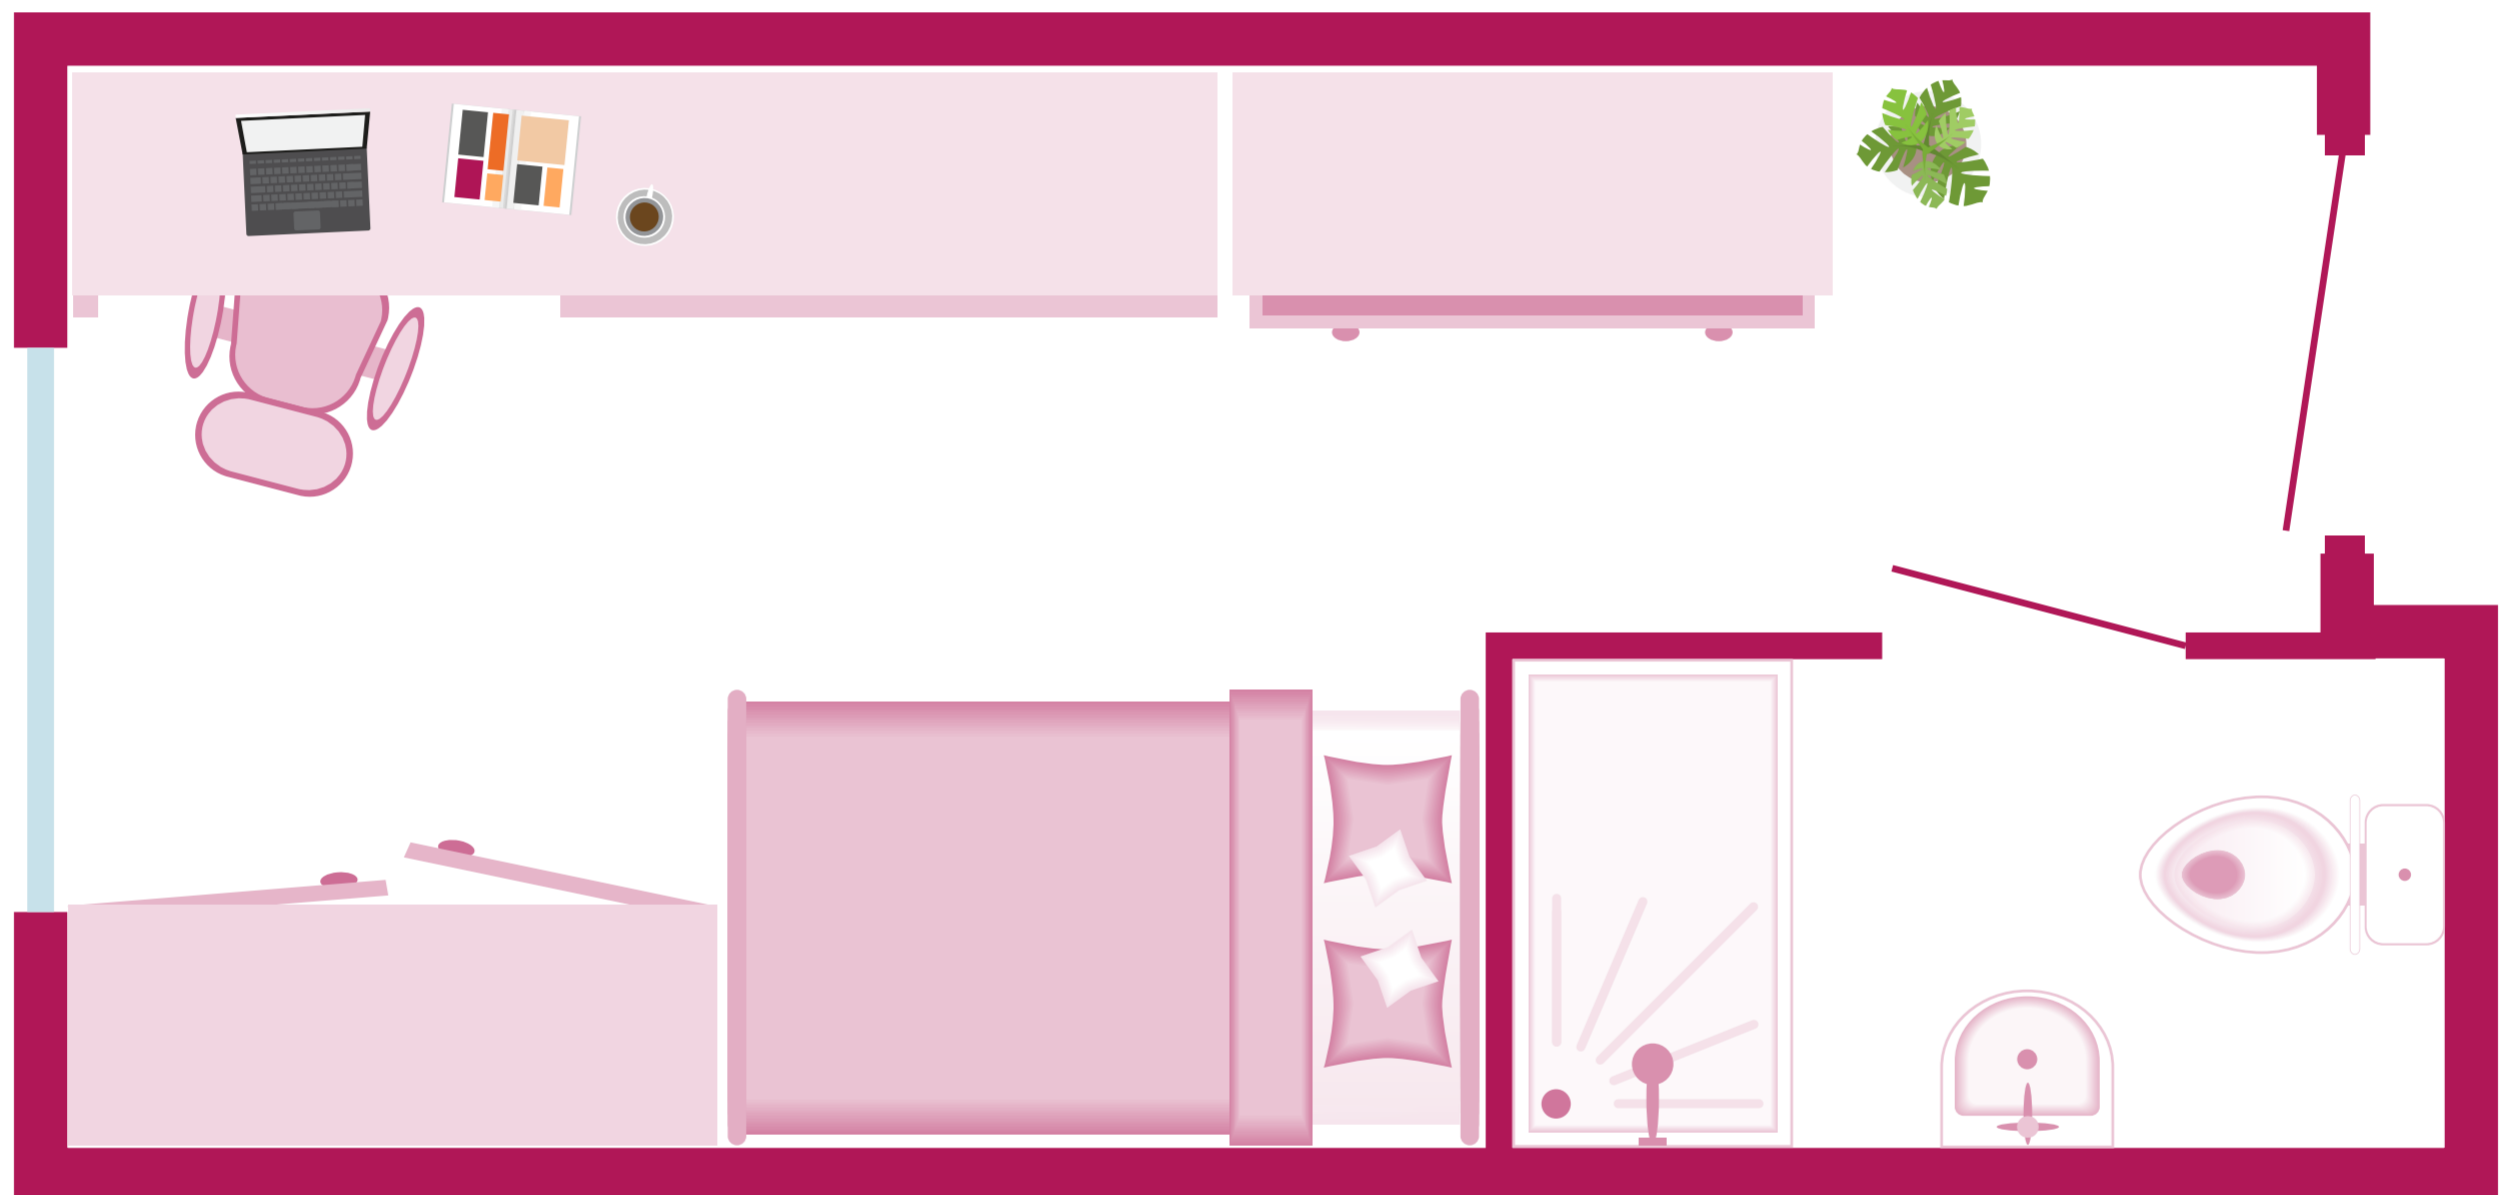

# DDA COMPLIANT EN-SUITE

Bedroom Size: 13.9m<sup>2</sup>\*

# Edinburgh College Residences

\*ACTUAL ROOM SIZE AND LAYOUT MAY VARY