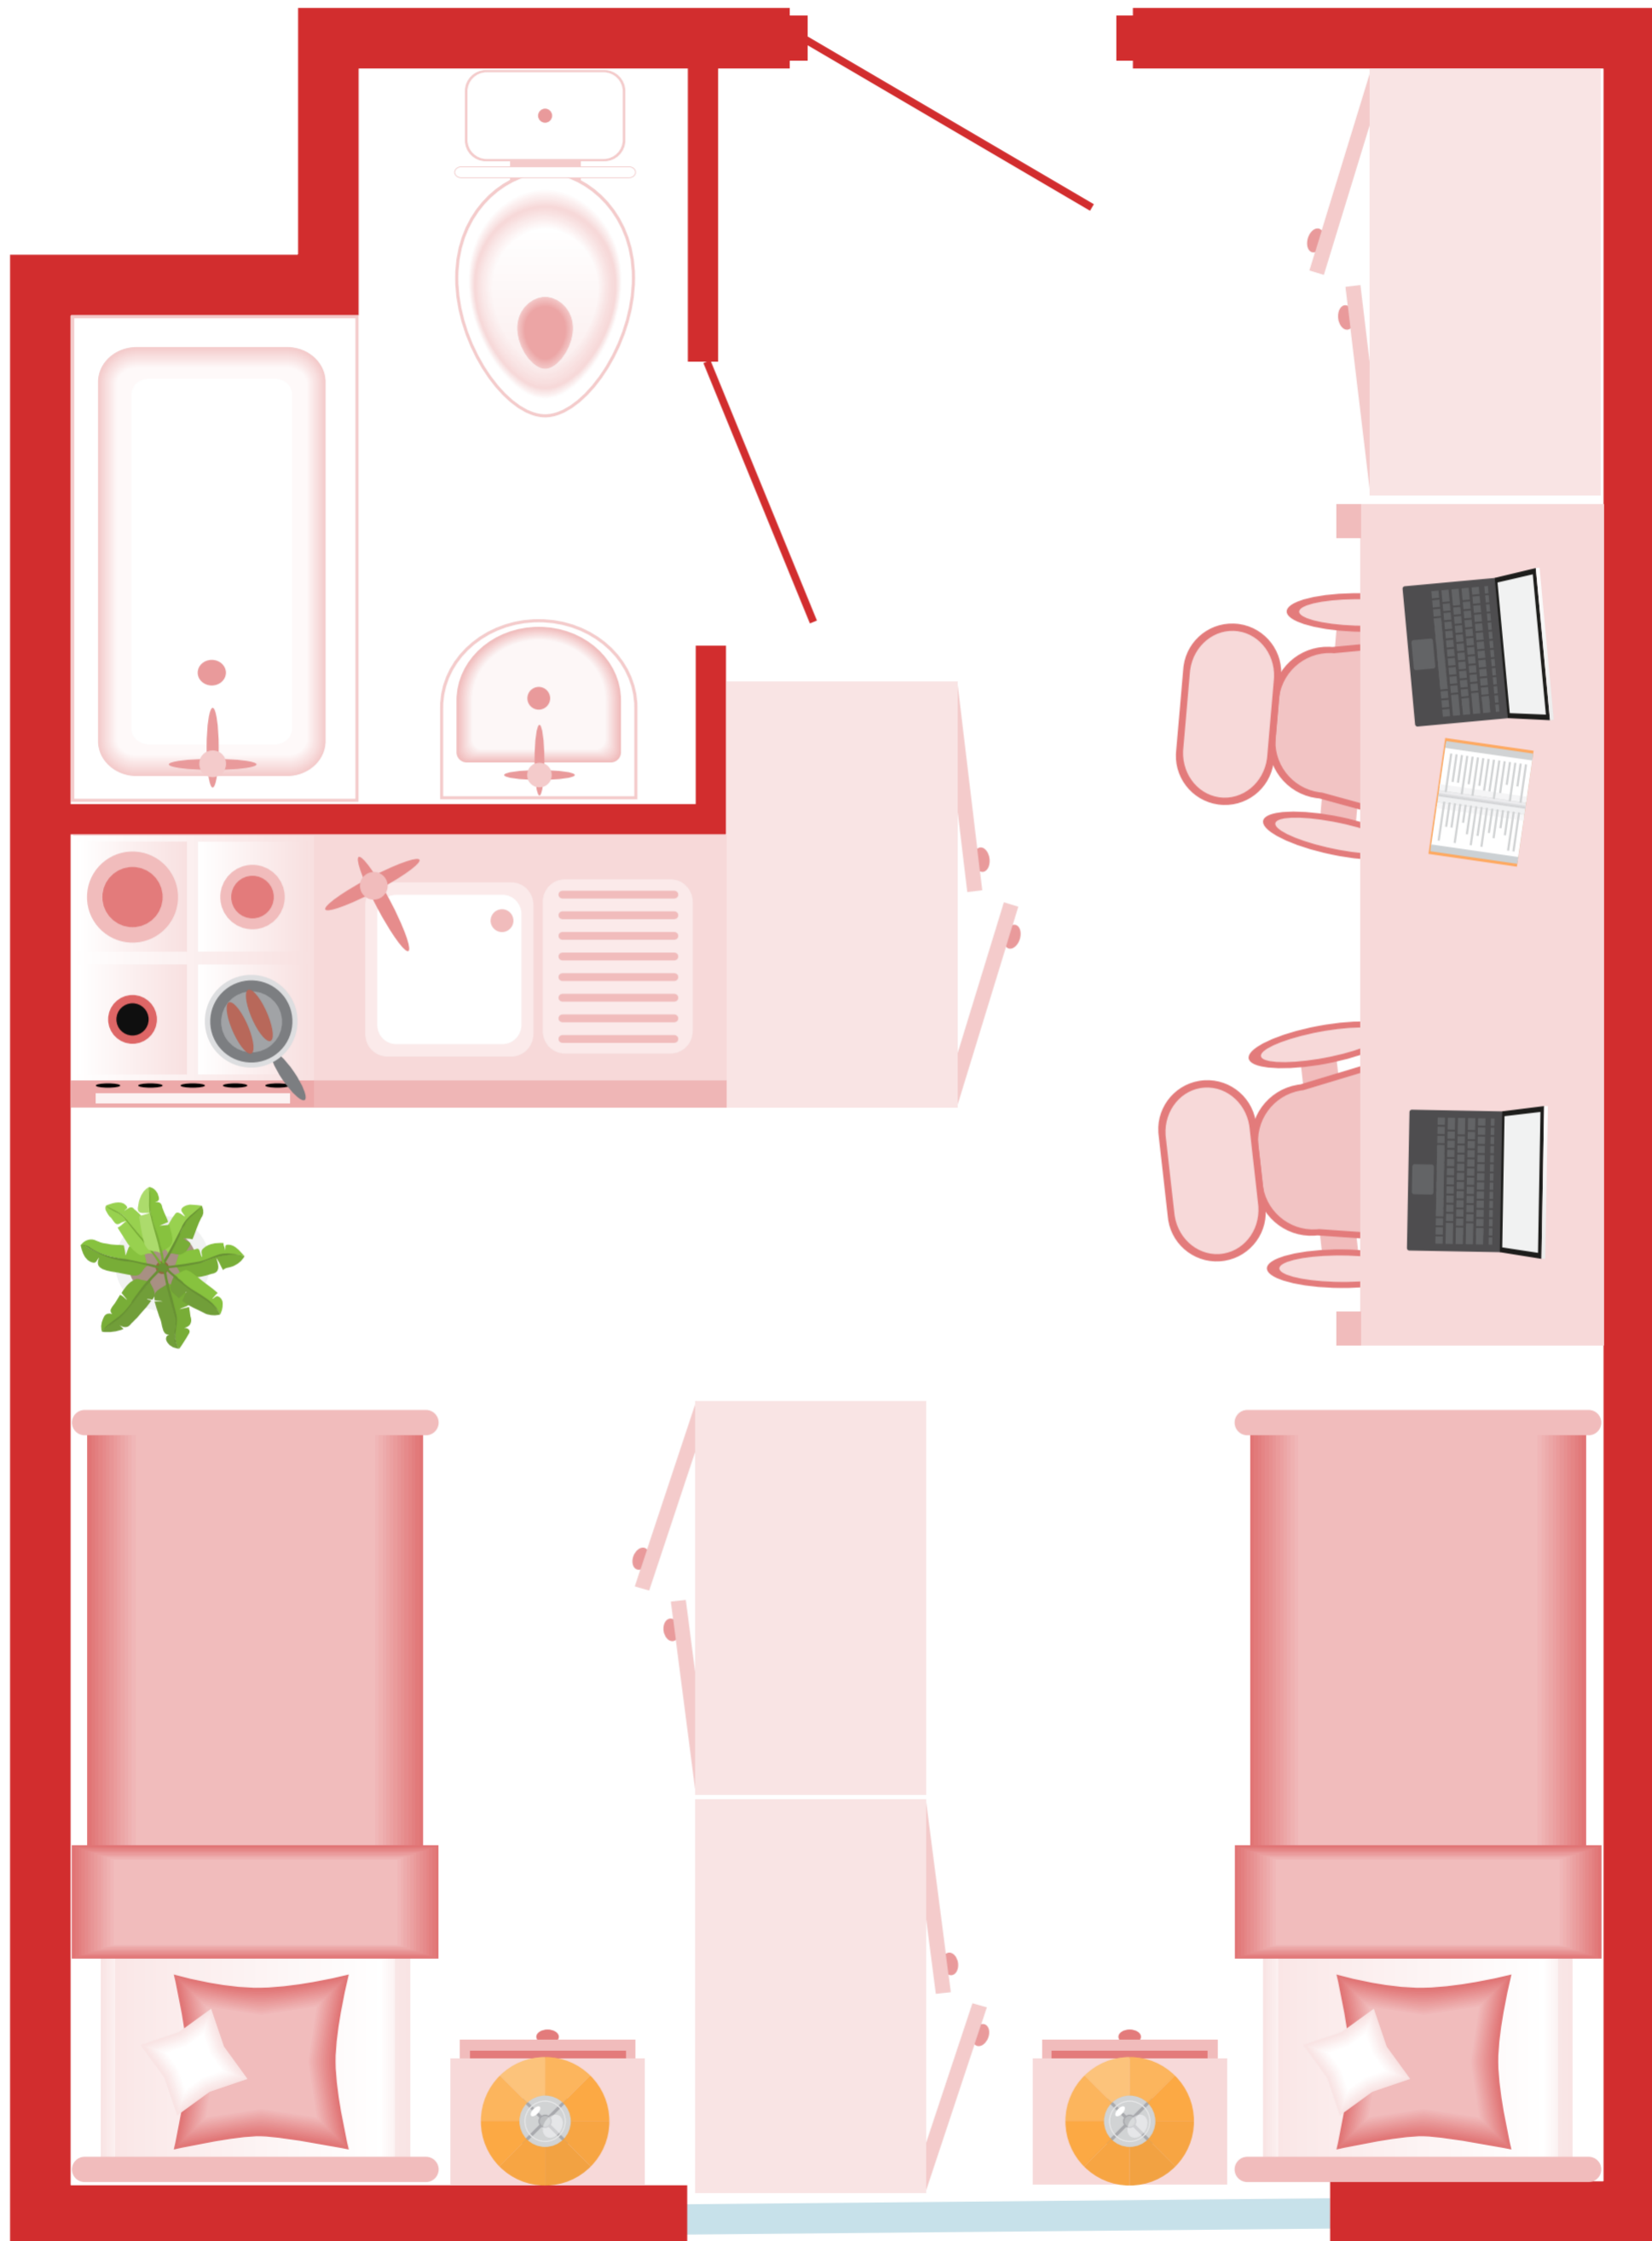

TWIN ROOM

Apartment Size: 14.9m² – 16.3m²*

The Cube