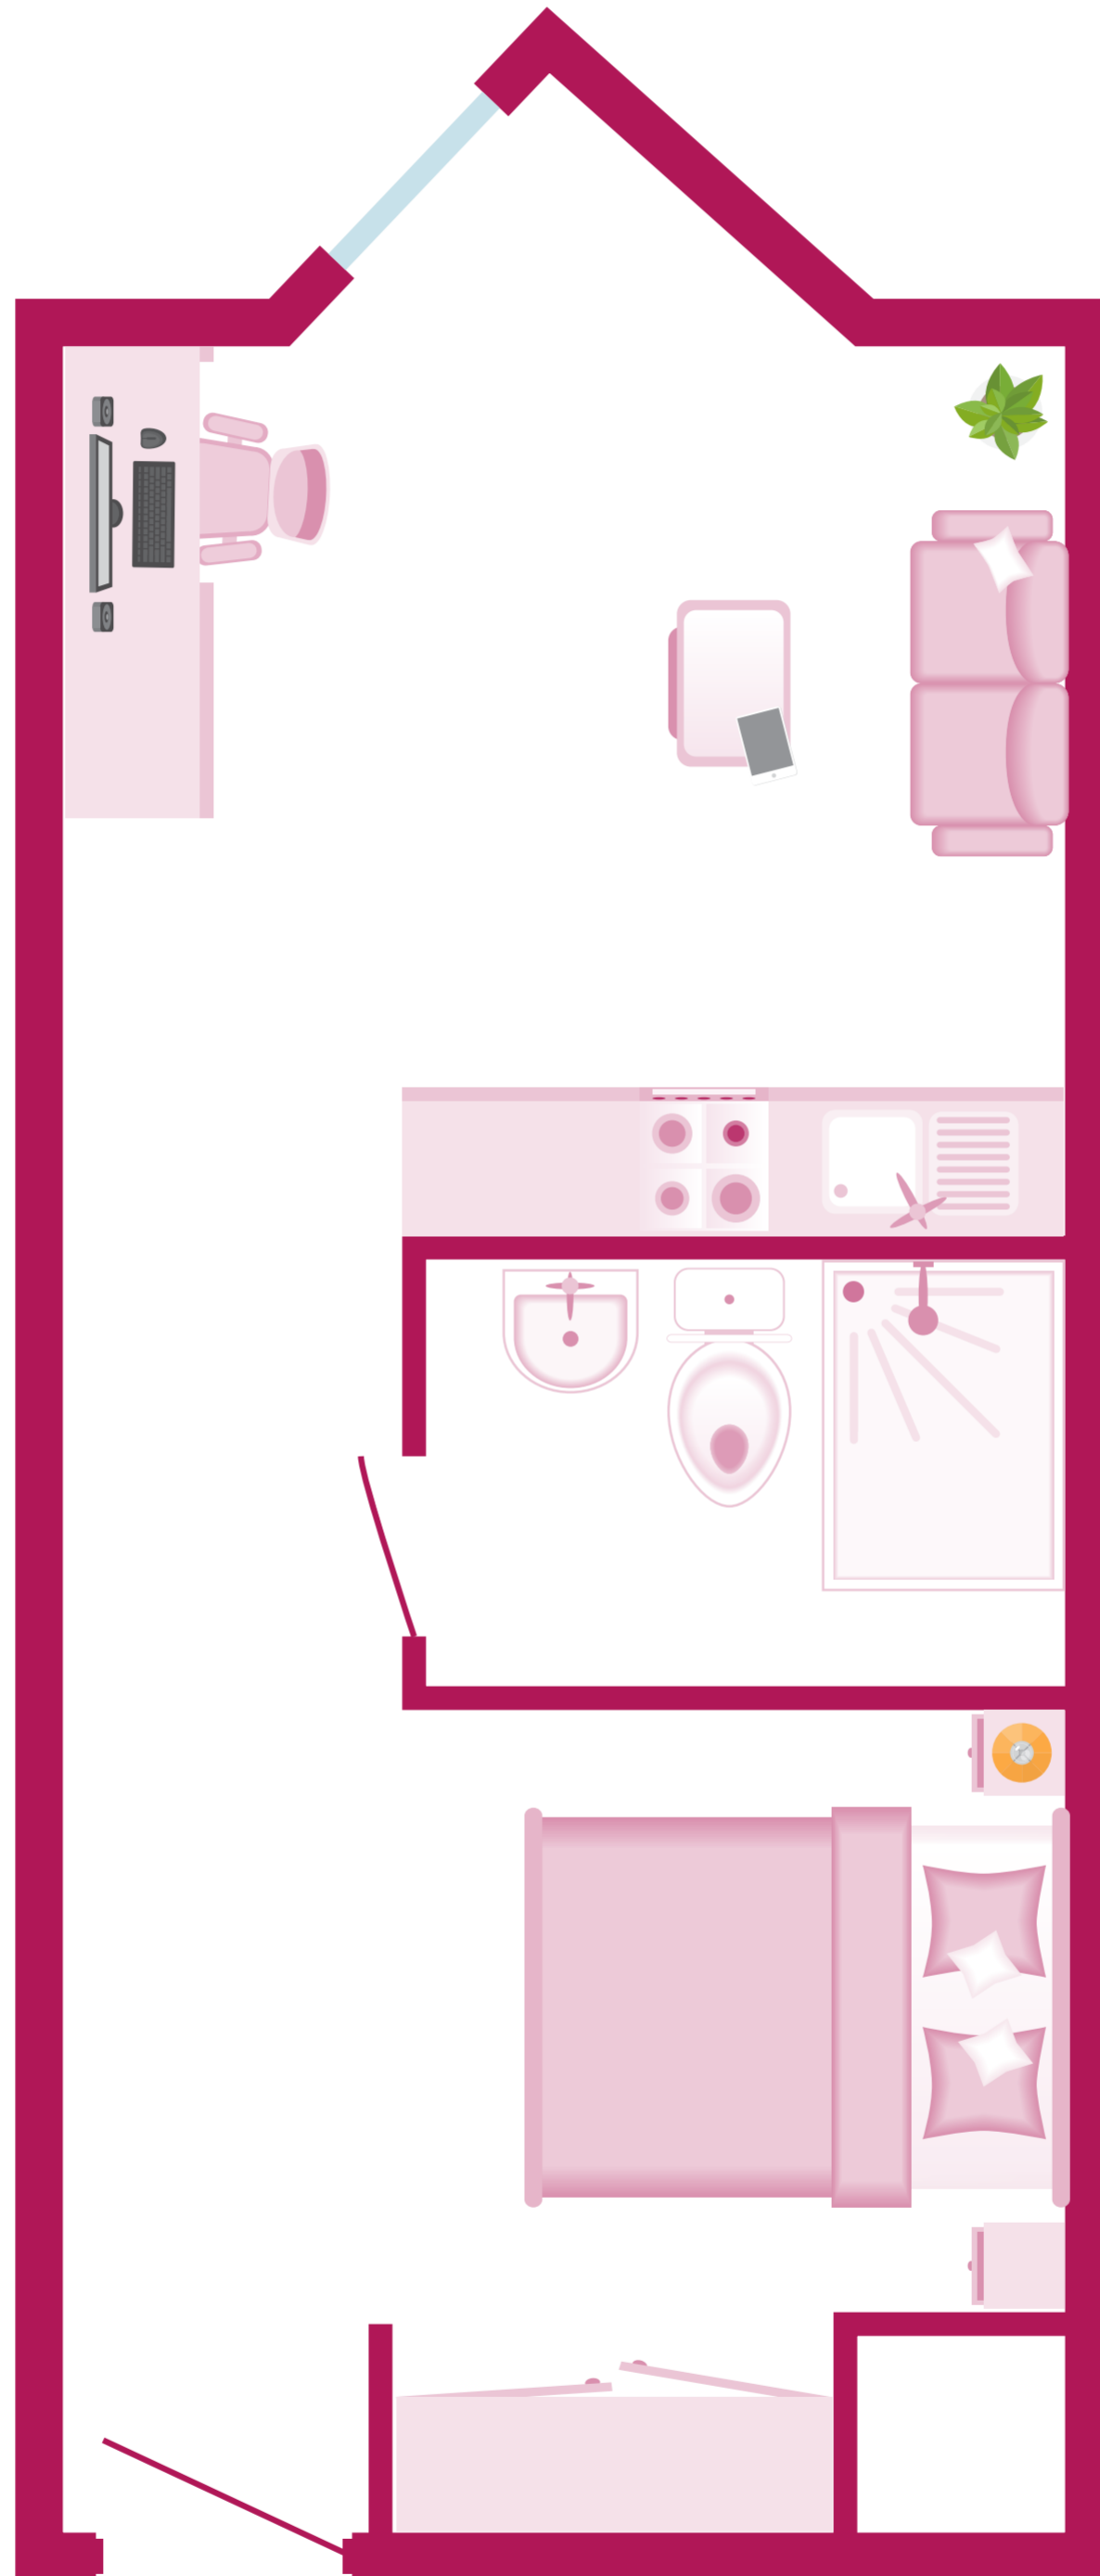

# CLUB STUDIO

Apartment size: 34m<sup>2</sup>\*

# City Heights

\*ACTUAL ROOM SIZE AND LAYOUT MAY VARY