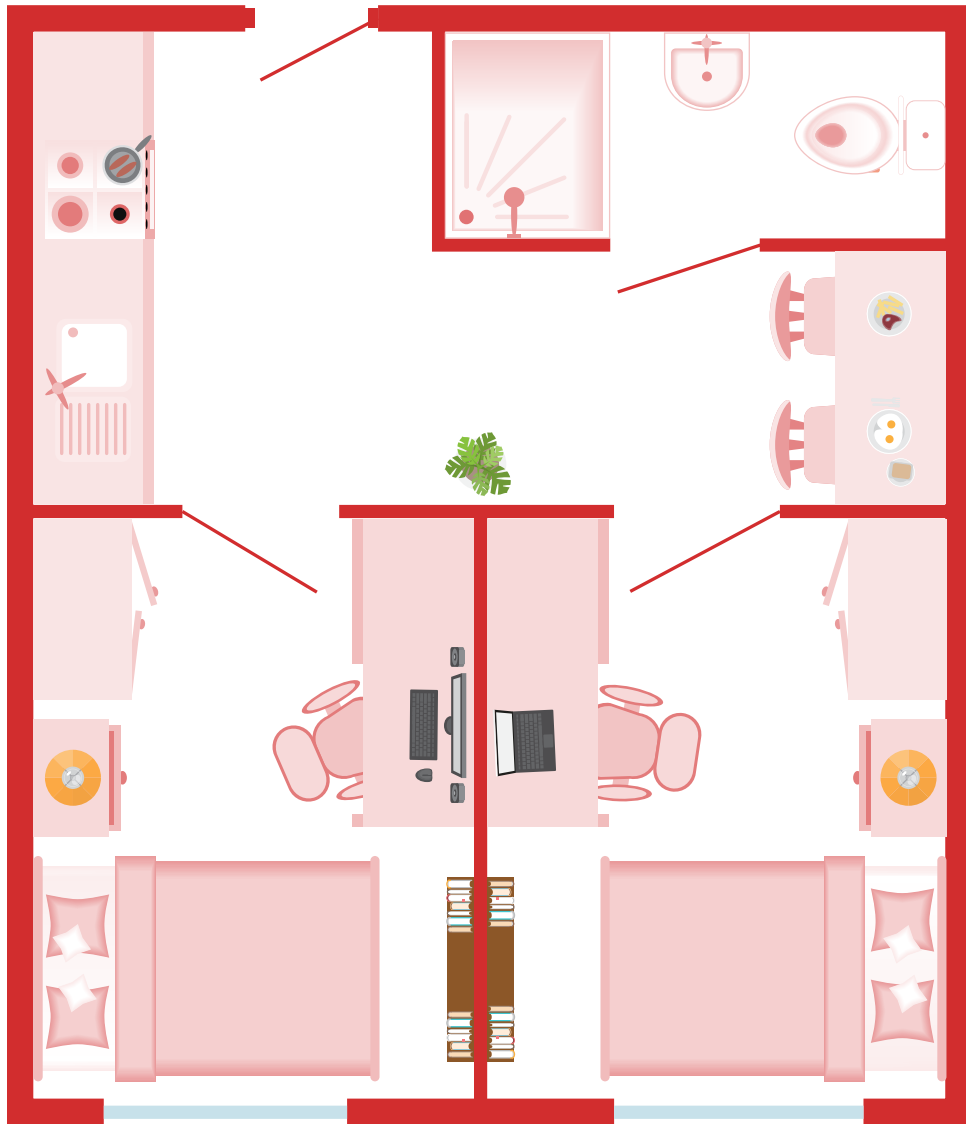

2 BED APARTMENT

Apartment Size: 29.0m²*