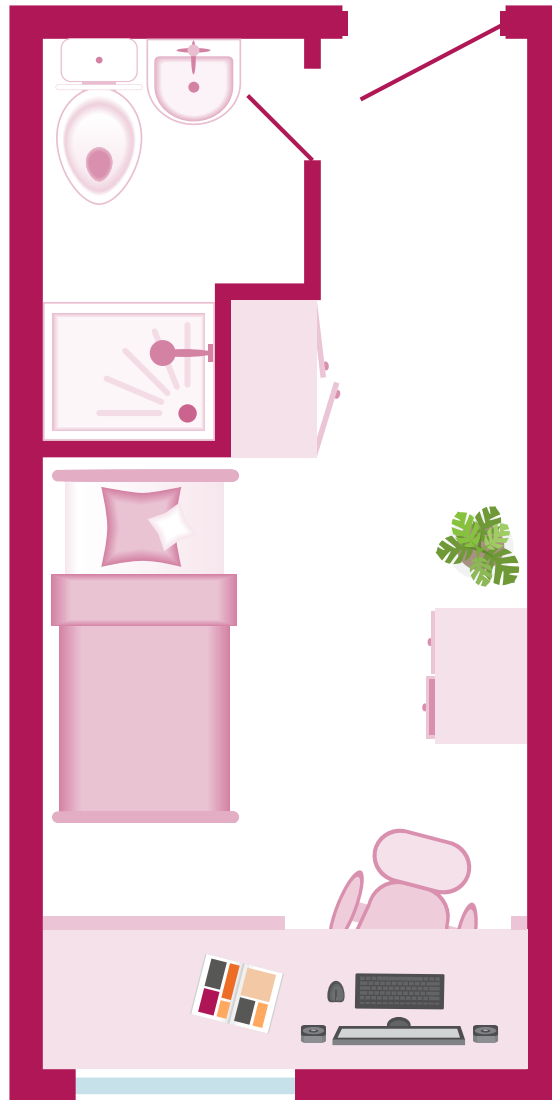

# EN-SUITE

Bedroom Size: 12m<sup>2</sup>\*

# Leighton Hall

\*Actual room size and layout may vary