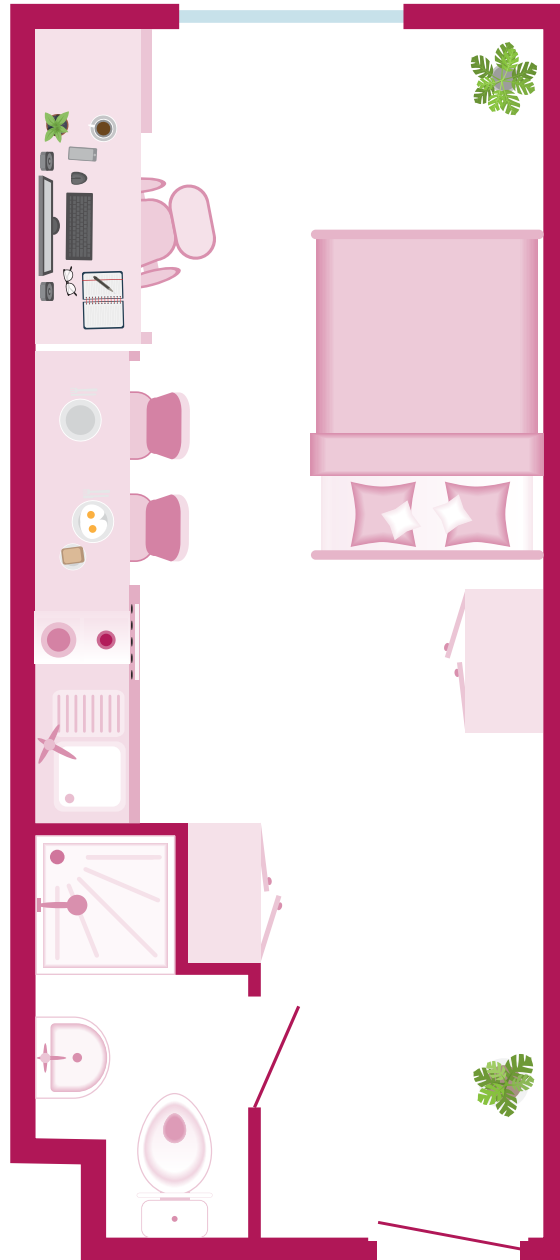

LOWER GROUND STUDIO & STANDARD STUDIO

Bedroom Size: 20-21m²*

Haddington Place

*Actual room size and layout may vary