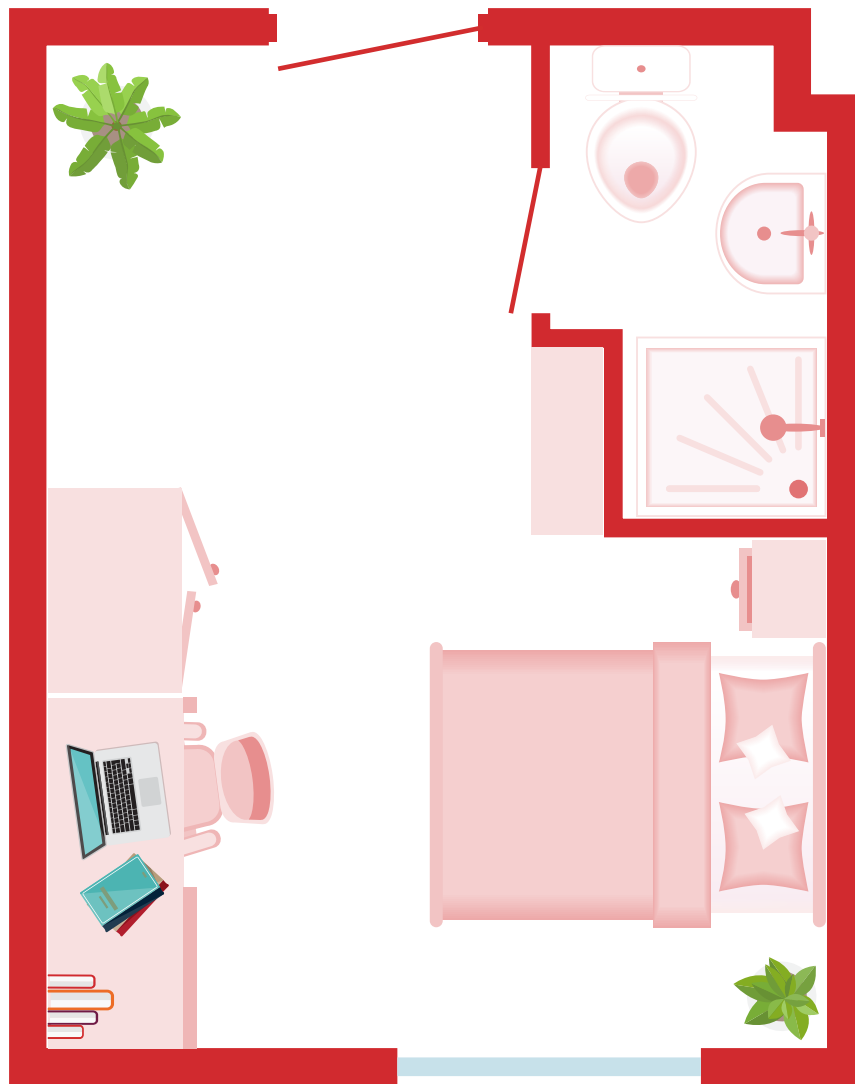

PREMIUM EN-SUITE

Bedroom Size: 18m²*

Fontessa House

*Actual room size and layout may vary