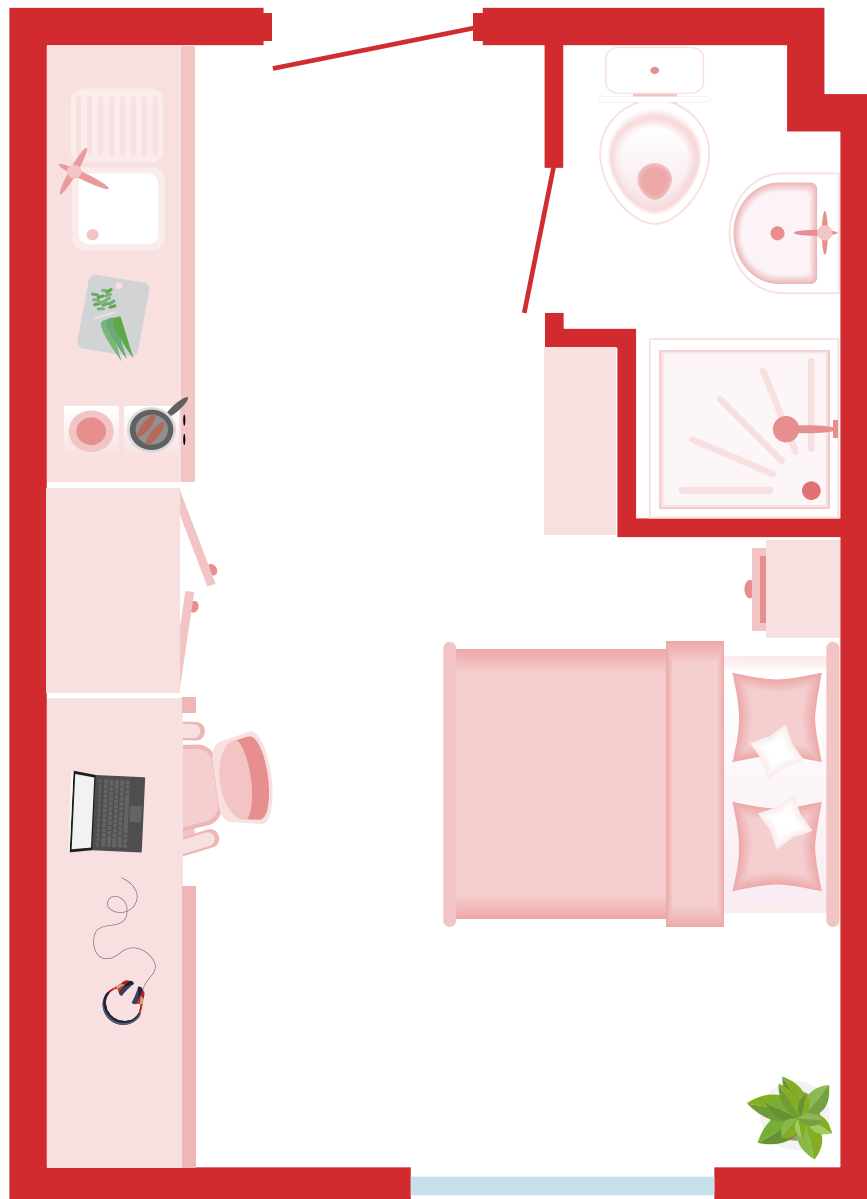

# PREMIUM STUDIO

Bedroom Size: 20m<sup>2</sup>\*

## Fontessa House

\*Actual room size and layout may vary