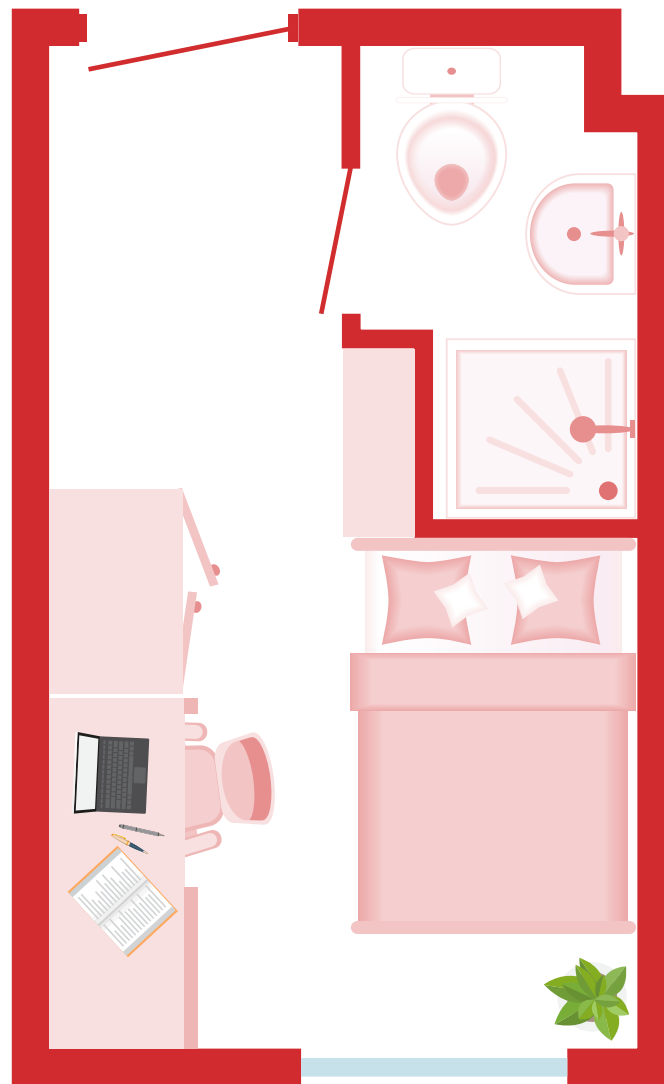

STANDARD EN-SUITE

Bedroom Size: 13m²*

Fontessa House

*Actual room size and layout may vary