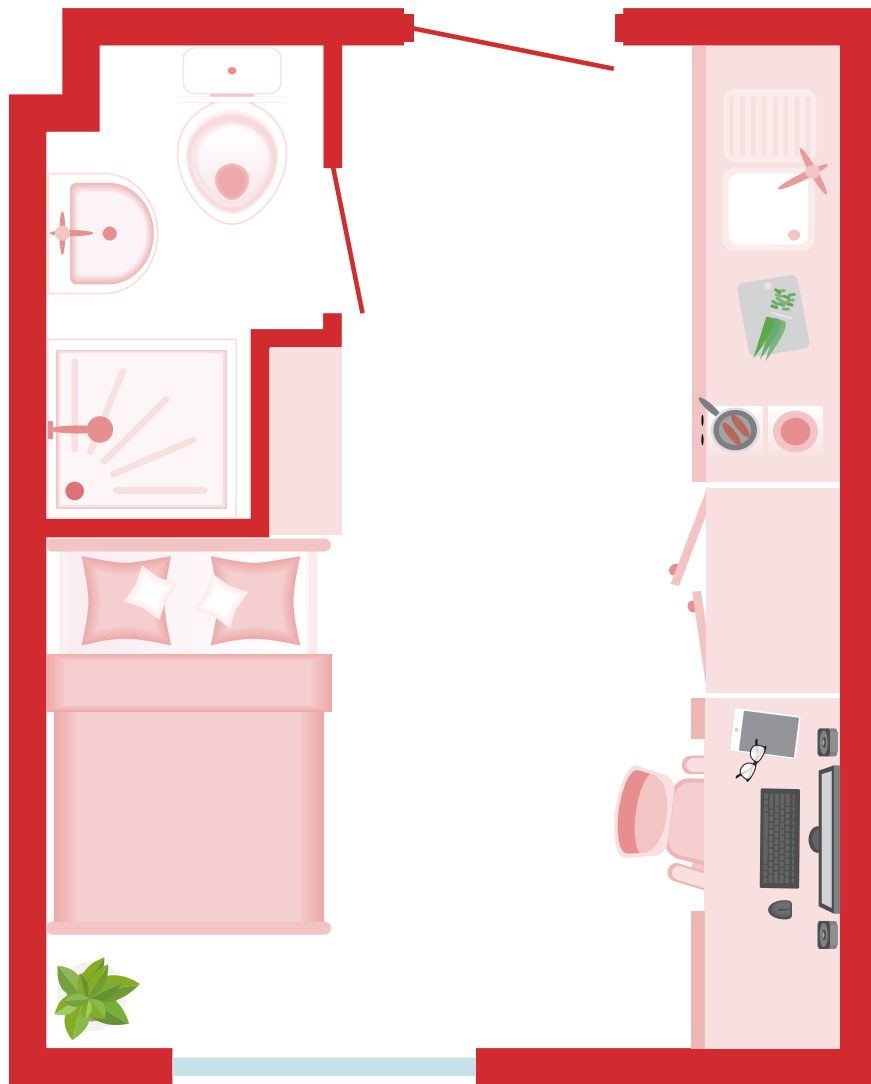

STANDARD STUDIO

Bedroom Size: 18m²*

Fontessa House

*Actual room size and layout may vary